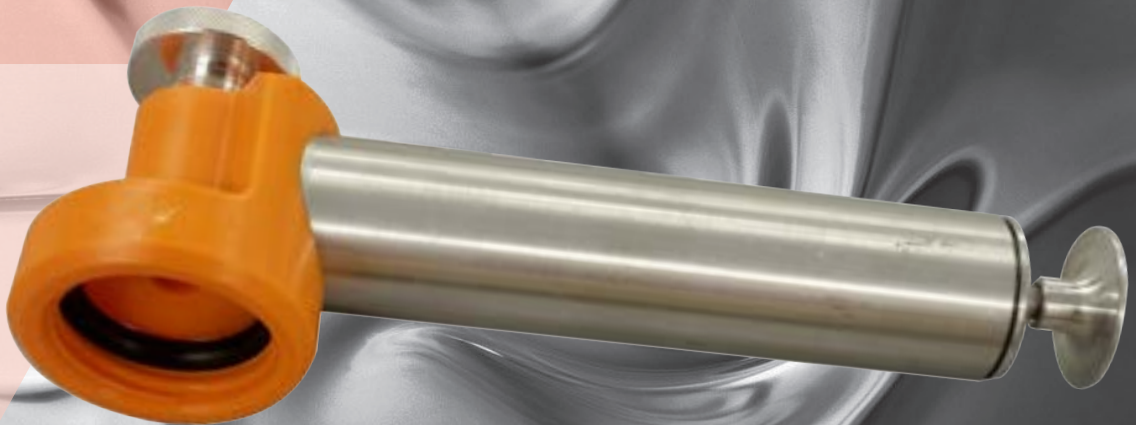

# Aluminium Oil Sampling Pump

ultraflo

bluequip

FUELCUBE

FUELSHOT

## Features & Benefits

- The pump is made of light weight aluminium
- Build for heavy duty usage
- Replacement parts available
- Australian Made

## Description

**AF-ALS-WCAP** Aluminium Oil Sampling Pump